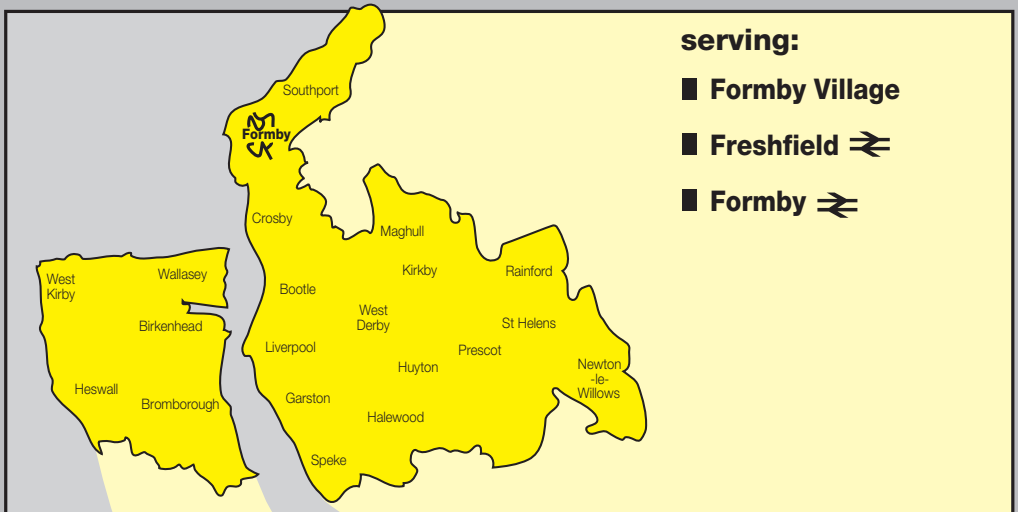

Formby Village circulars

servicing:

■ Formby Village

■ Freshfield ⇌

■ Formby ⇌

Timetable valid from 07 October 2012

Changes contained in this edition:

The services are now operated for Merseytravel by ACE Travel.
(The routes and the times are unchanged.)

Routes 160, 161, 162,
163, 164 and 165 are
funded by Merseytravel
but operated by:

Ace Travel

Travel
Information

traveline
public transport info

0871 200 22 33

Calls costs 10p per minute from
land lines, mobiles may vary

www.merseytravel.gov.uk

DEL 060912