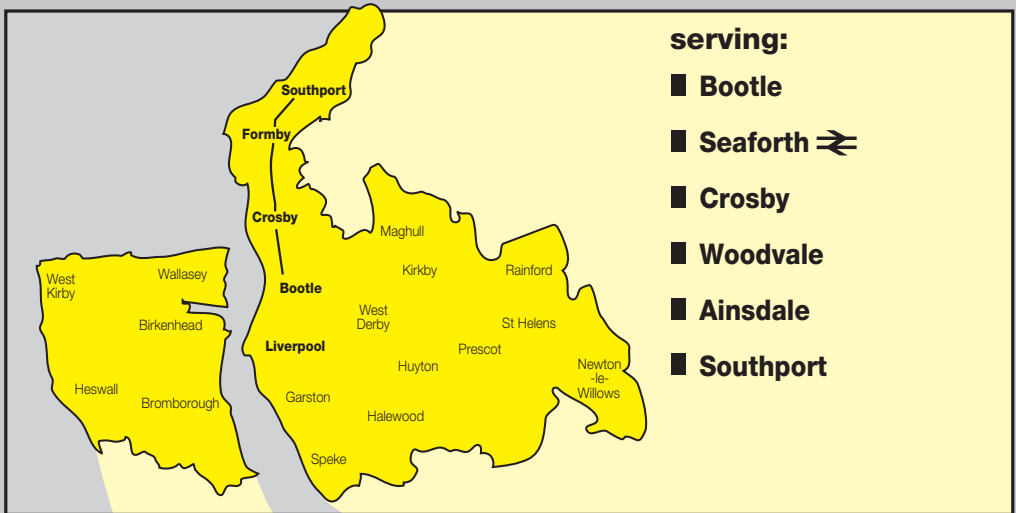

47A

Bus times

Bootle - Formby or Waterloo - Southport

Timetable valid from 15 June 2014

Changes contained in this edition:

ACE Travel's Route 47A service is now shown in this separate timetable. The service is unchanged.
(Arriva's Route 47 is now shown in a separate timetable.)

Route 47A between Formby and Bootle: from FORMBY (CROSS GREEN) via Cross Green, Liverpool Road, Formby By-Pass, Scaffold Lane, Lady Green Lane, Moor Lane, Ince Lane, Southport Road, Park View, Quarry Road, Moor Lane, The By-Pass, Liverpool Road, Crosby Road North, Crosby Road South, Waterloo Road, Crosby Road South, Knowsley Road, Stanley Road to BOOTLE NEW STRAND (STANLEY ROAD).