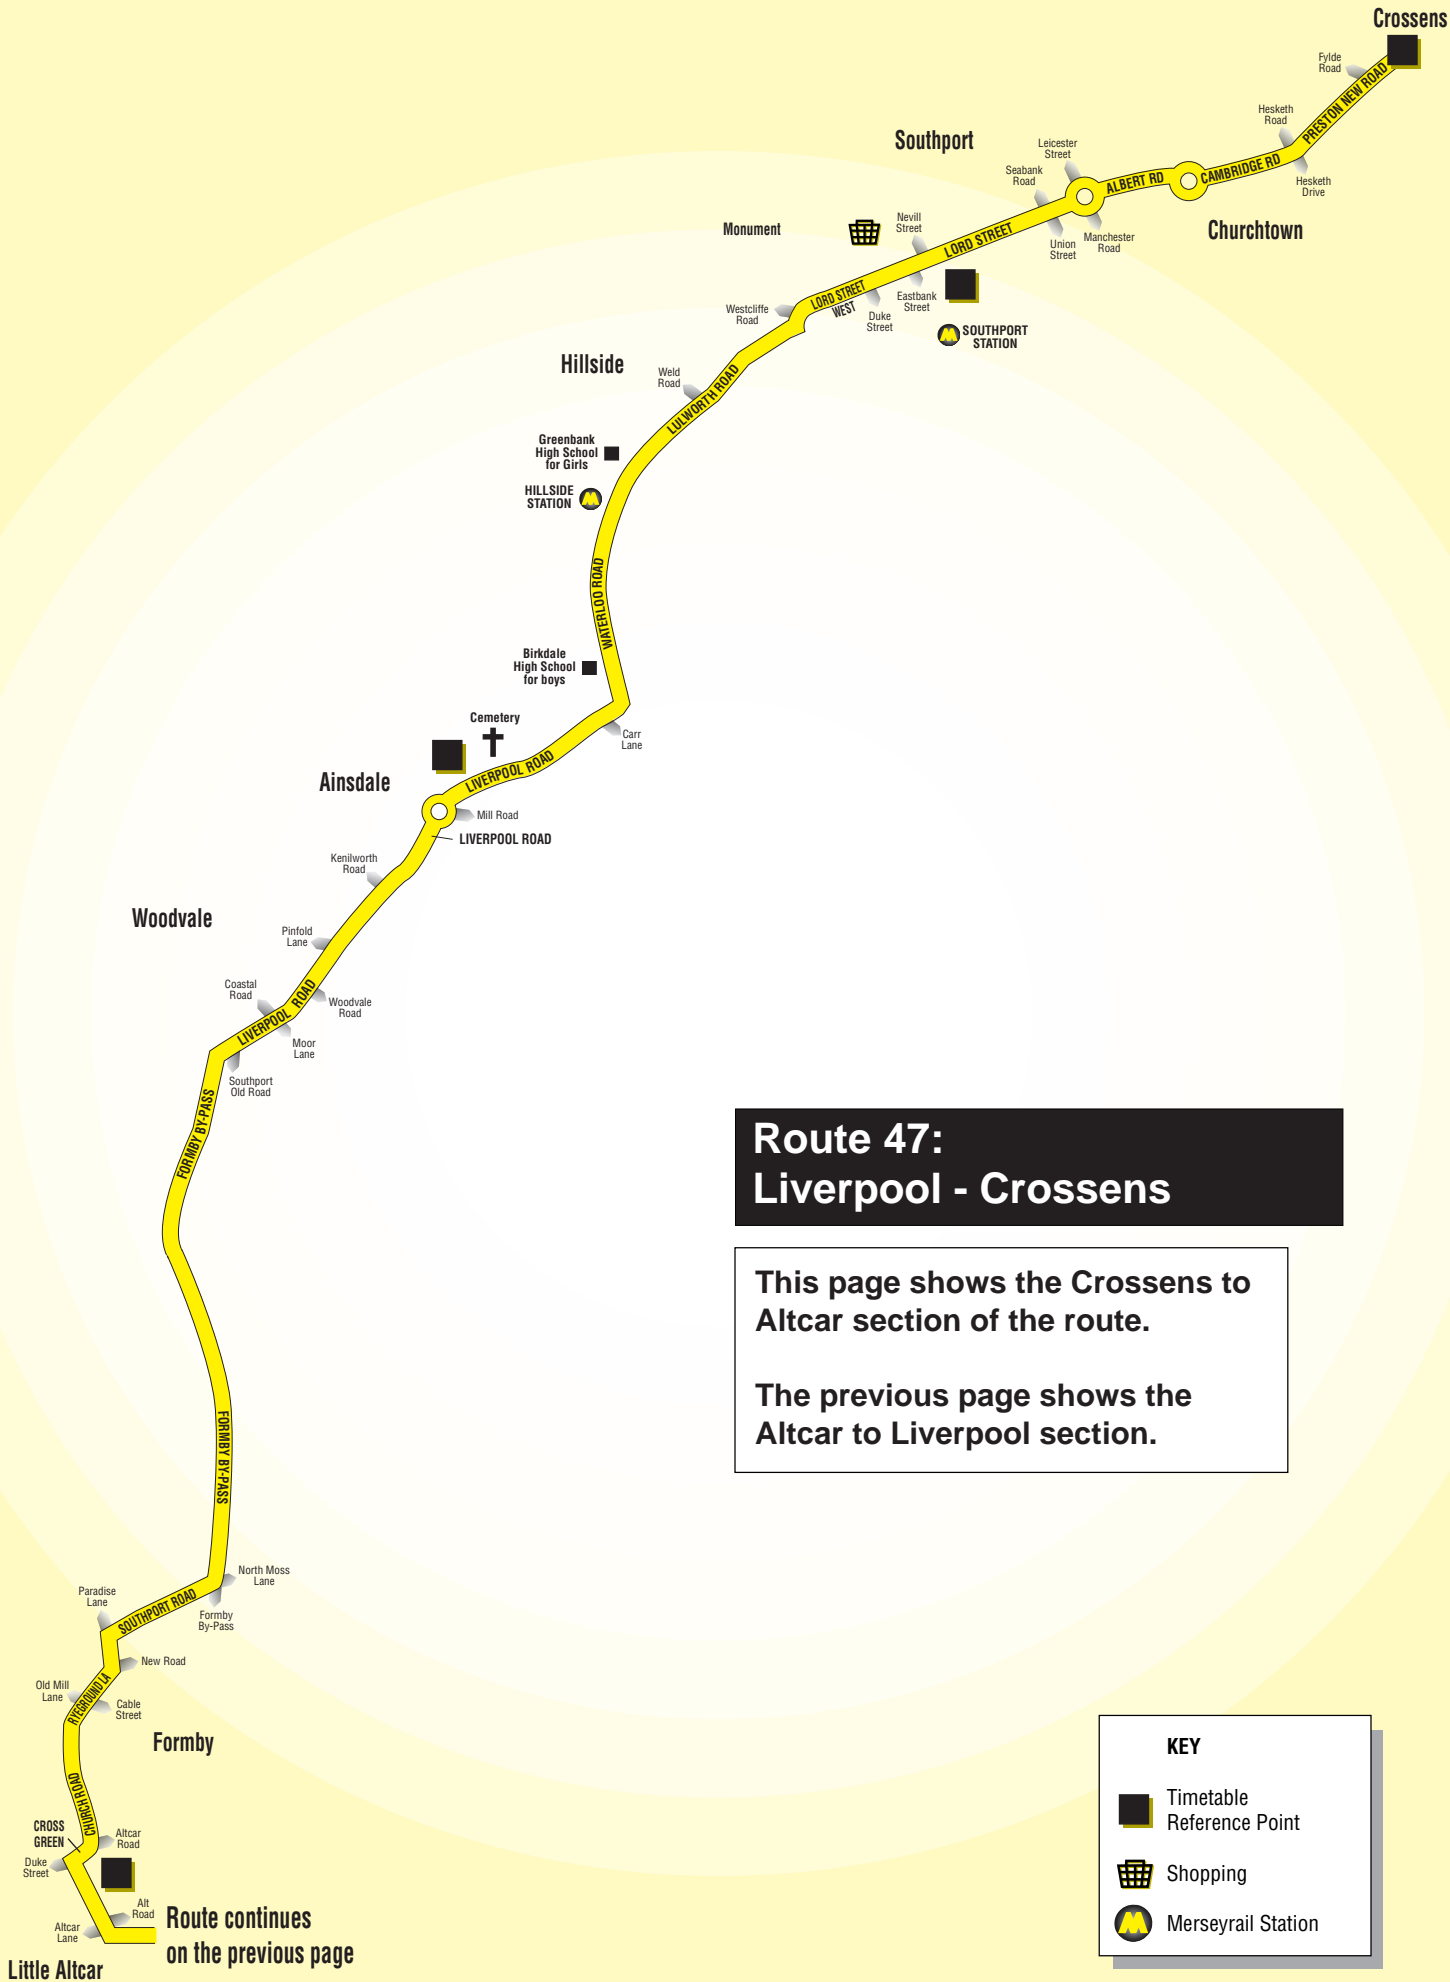

#### Changes contained in this edition:

Route 48 is withdrawn.

Route 47 now only runs between Liverpool and Crossens, so Banks or Riverside Caravan Park are no longer served. All buses now start and finish at Queen Square Bus Station in Liverpool city centre, so bus stops in Liverpool ONE Bus Station, James Street or Sir Thomas Street are no longer served.

All buses are rerouted in the Southport area to run via Waterloo Road and Lulworth Road, instead of Liverpool Road, Everton Road or Aughton Road.

The times are changed - the service now finishes earlier.

## Route 47: Liverpool - Crossens

This page shows the Liverpool to Altcar section of the route.

The next page shows the Altcar to Crossens section.

Liverpool city centre

For details of the route in Liverpool city centre, see the inset map on the right

## Route 47: Liverpool - Crossens

This page shows the Crossens to Altcar section of the route.

The previous page shows the Altcar to Liverpool section.

**KEY**

-  Timetable Reference Point
-  Shopping
-  Merseyrail Station