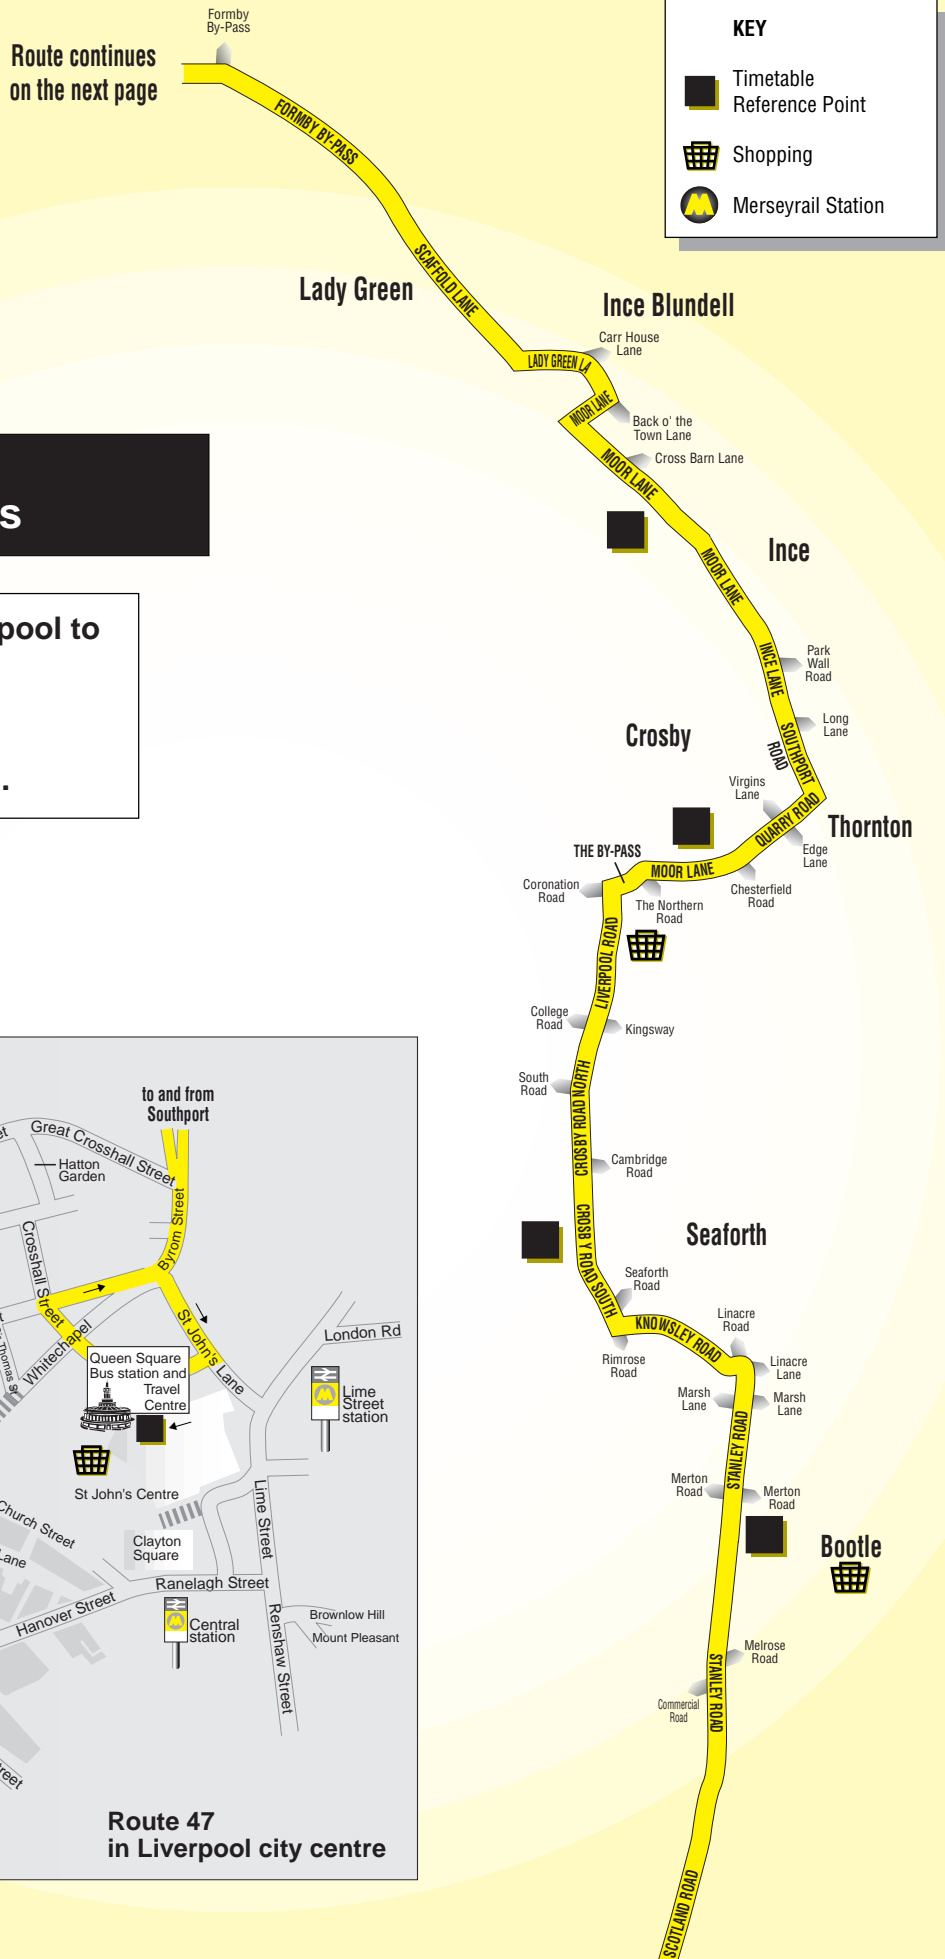

Route 47: Liverpool - Crossens

This page shows the Liverpool to Altcar section of the route.

The next page shows the Altcar to Crossens section.