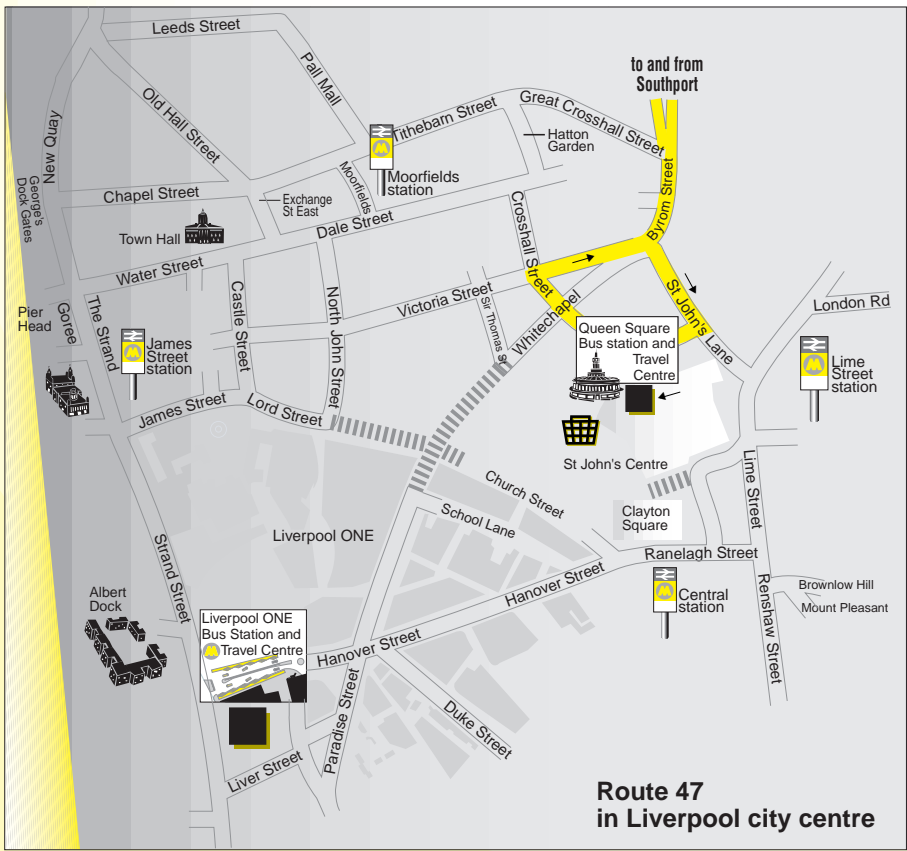

## Route 47: Liverpool - Crossens

This page shows the Liverpool to Altcar section of the route.

The next page shows the Altcar to Crossens section.

Liverpool city centre

For details of the route in Liverpool city centre, see the inset map on the right

## Route 47: Liverpool - Crossens

This page shows the Crossens to Altcar section of the route.

The previous page shows the Altcar to Liverpool section.

**KEY**

-  Timetable Reference Point
-  Shopping
-  Merseyrail Station

### Route descriptions

**Route 47 between Liverpool and Crossens: from** LIVERPOOL QUEEN SQUARE BUS STATION via Crosshall Street, Victoria Street, Byrom Street, Scotland Road, Stanley Road, Knowsley Road, Crosby Road South, Crosby Road North, Liverpool Road, The By-Pass, Moor Lane, Quarry Road, Park View, Southport Road, Ince Lane, Moor Lane, Lady Green Lane, Scaffold Lane, Formby By-Pass, Liverpool Road, Cross Green, Church Road, Ryeground Lane, Southport Road, Formby By-Pass, Liverpool Road, Waterloo Road, Lulworth Road, Lord Street West, Lord Street, Albert Road, Park Crescent, Cambridge Road, Preston New Road to CROSSENS (PRESTON NEW ROAD).

**Route 47 between Crossens and Liverpool: from** CROSSENS (PRESTON NEW ROAD) via Cambridge Road, Park Crescent, Albert Road, Lord Street, Lord Street West, Lulworth Road, Waterloo Road, Liverpool Road, Formby By-Pass, Southport Road, Ryeground Lane, Church Road, Cross Green, Liverpool Road, Formby By-Pass, Scaffold Lane, Lady Green Lane, Moor Lane, Ince Lane, Southport Road, Park View, Quarry Road, Moor Lane, The By-Pass, Liverpool Road, Crosby Road North, Crosby Road South, Knowsley Road, Stanley Road, Scotland Road, Byrom Street, Old Haymarket, St John's Lane to LIVERPOOL QUEEN SQUARE BUS STATION.