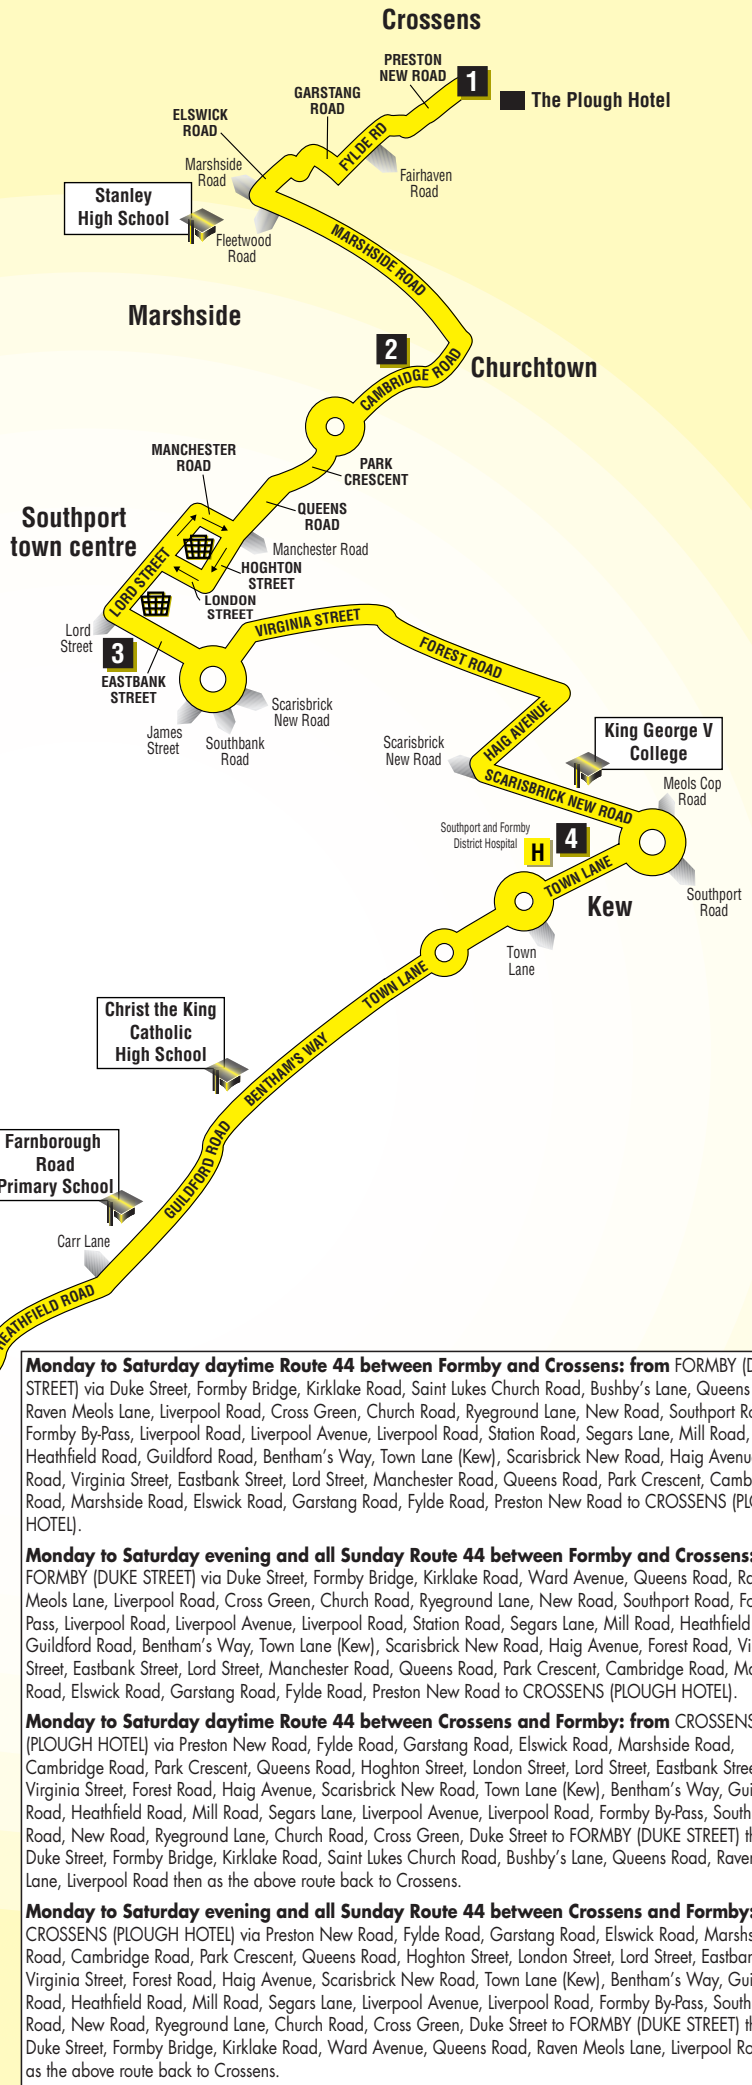

## Crossens - Formby

**serving:**

- Crossens
- Churchtown
- Southport
- Ainsdale
- Woodvale
- Formby

**Timetable valid from 25 January 2015**

**Changes contained in this edition:**  
The times are changed.

### KEY

- 1** Timetable Reference Point
- †** Church
- 🚉** Merseyrail Station
- 🛒** Shopping Centre
- H** Hospital
- 🎓** School
- 📖** Library

**Monday to Saturday daytime Route 44 between Formby and Crossens: from FORMBY (DUKE STREET)** via Duke Street, Formby Bridge, Kirklake Road, Saint Lukes Church Road, Bushby's Lane, Queens Road, Raven Meols Lane, Liverpool Road, Cross Green, Church Road, Ryeground Lane, New Road, Southport Road, Formby By-Pass, Liverpool Road, Liverpool Avenue, Liverpool Road, Station Road, Segars Lane, Mill Road, Heathfield Road, Guildford Road, Bentham's Way, Town Lane (Kew), Scarisbrick New Road, Haig Avenue, Forest Road, Virginia Street, Eastbank Street, Lord Street, Manchester Road, Queens Road, Park Crescent, Cambridge Road, Marshside Road, Elswick Road, Garstang Road, Fylde Road, Preston New Road to CROSSENS (PLOUGH HOTEL).

<b>7</b>	<b>Formby</b> Duke Street	1850	1950	2050	2150	2250
<b>6</b>	<b>Woodvale</b> Liverpool Road, Pinfold Lane	1900	2000	2100	2200	2300
<b>5</b>	<b>Ainsdale</b> Segars Lane	1904	2004	2104	2204	2304
<b>4</b>	<b>Southport and Formby District Hosp.</b> Town Lane	1914	2014	2114	2214	2314
<b>3</b>	<b>Southport</b> Eastbank Street, The Wellington Pub	1924	2024	2124	2224	2324
<b>2</b>	<b>Churchtown</b> Cambridge Road	1932	2032	2132	2232	2332
<b>1</b>	<b>Crossens</b> Preston New Road, Bridge Willis Lane	1942	2042	2142	2242	2342