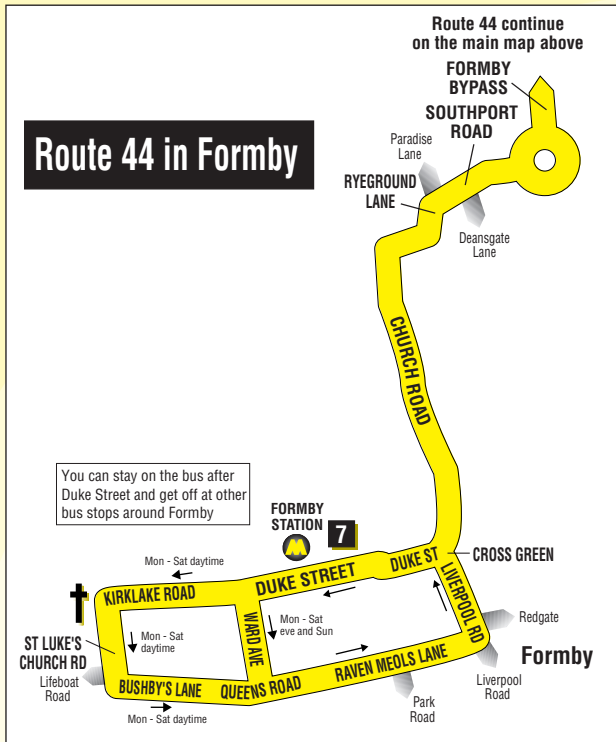

Route 44: Crossens - Formby

Route 44 in Formby

KEY

- **1** Timetable Reference Point
- **†** Church
- **🚉** Merseyrail Station
- **🛒** Shopping Centre
- **H** Hospital
- **🎓** School
- **📖** Library

Monday to Saturday daytime Route 44 between Formby and Crossens: from FORMBY (DUKE STREET) via Duke Street, Formby Bridge, Kirklake Road, Saint Lukes Church Road, Bushby's Lane, Queens Road, Raven Meols Lane, Liverpool Road, Cross Green, Church Road, Ryeground Lane, New Road, Southport Road, Formby By-Pass, Liverpool Road, Liverpool Avenue, Liverpool Road, Station Road, Segars Lane, Mill Road, Heathfield Road, Guildford Road, Bentham's Way, Town Lane (Kew), Scarisbrick New Road, Haig Avenue, Forest Road, Virginia Street, Eastbank Street, Lord Street, Manchester Road, Queens Road, Park Crescent, Cambridge Road, Marshside Road, Elswick Road, Garstang Road, Fylde Road, Preston New Road to CROSSENS (PLOUGH HOTEL).

Monday to Saturday evening and all Sunday Route 44 between Formby and Crossens: from FORMBY (DUKE STREET) via Duke Street, Formby Bridge, Kirklake Road, Ward Avenue, Queens Road, Raven Meols Lane, Liverpool Road, Cross Green, Church Road, Ryeground Lane, New Road, Southport Road, Formby By-Pass, Liverpool Road, Liverpool Avenue, Liverpool Road, Station Road, Segars Lane, Mill Road, Heathfield Road, Guildford Road, Bentham's Way, Town Lane (Kew), Scarisbrick New Road, Haig Avenue, Forest Road, Virginia Street, Eastbank Street, Lord Street, Manchester Road, Queens Road, Park Crescent, Cambridge Road, Marshside Road, Elswick Road, Garstang Road, Fylde Road, Preston New Road to CROSSENS (PLOUGH HOTEL).

Monday to Saturday daytime Route 44 between Crossens and Formby: from CROSSENS (PLOUGH HOTEL) via Preston New Road, Fylde Road, Garstang Road, Elswick Road, Marshside Road, Cambridge Road, Park Crescent, Queens Road, Houghton Street, London Street, Lord Street, Eastbank Street, Virginia Street, Forest Road, Haig Avenue, Scarisbrick New Road, Town Lane (Kew), Bentham's Way, Guildford Road, Heathfield Road, Mill Road, Segars Lane, Liverpool Avenue, Liverpool Road, Formby By-Pass, Southport Road, New Road, Ryeground Lane, Church Road, Cross Green, Duke Street to FORMBY (DUKE STREET) then via Duke Street, Formby Bridge, Kirklake Road, Saint Lukes Church Road, Bushby's Lane, Queens Road, Raven Meols Lane, Liverpool Road then as the above route back to Crossens.